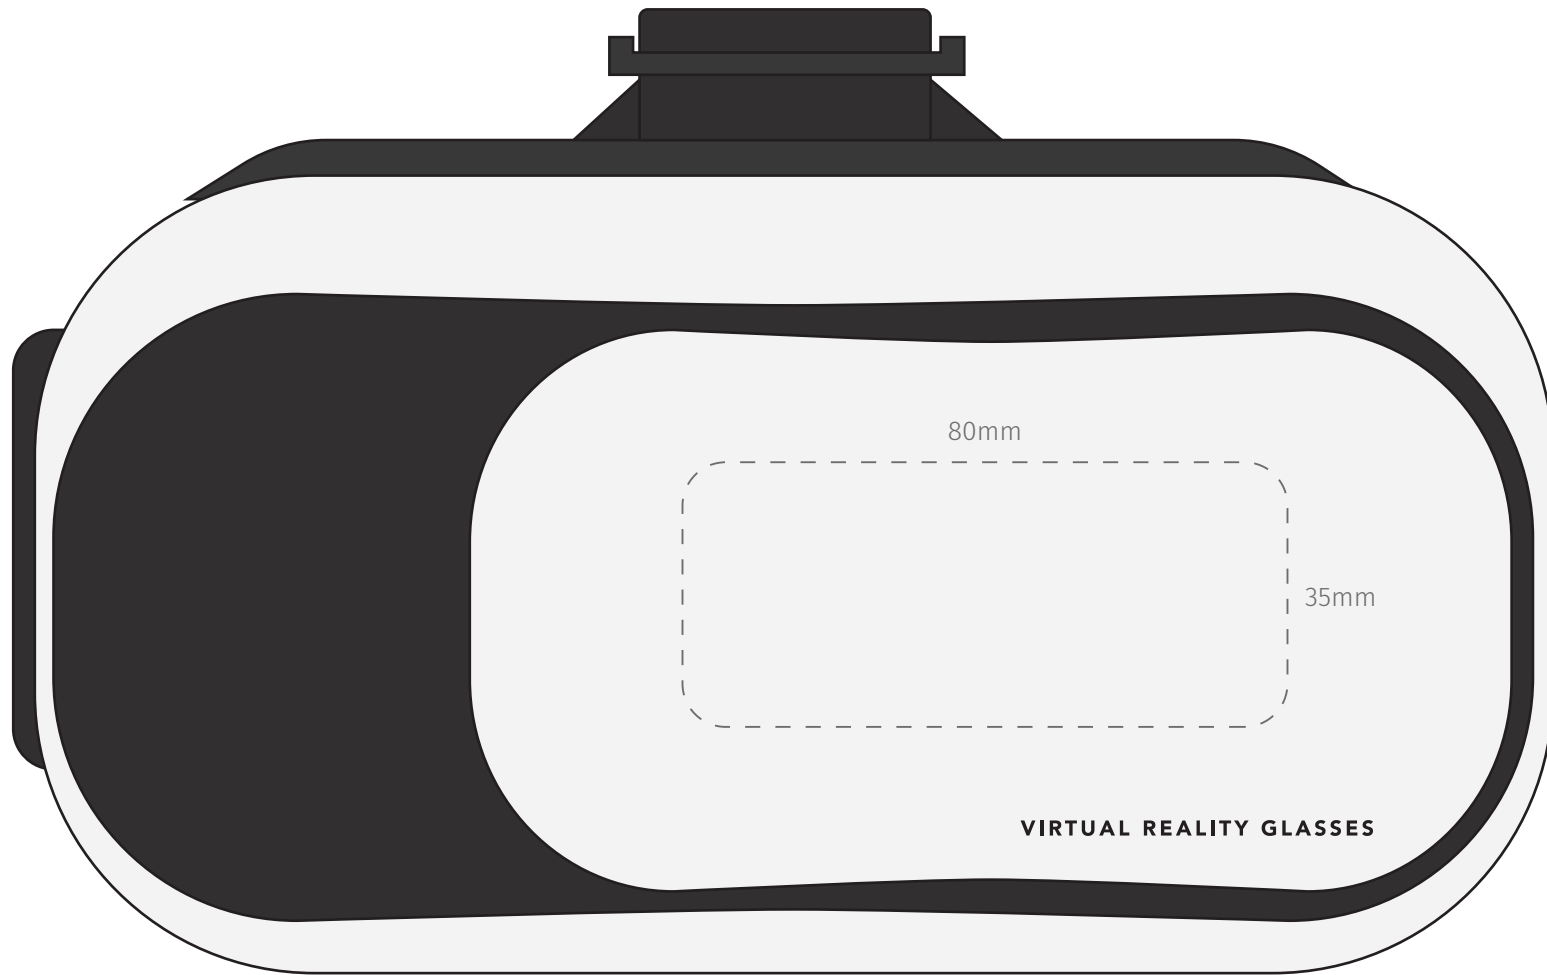

TEMPLATE:
■ VIRTUAL REALITY GLASSES

Item shown at 100% actual size when viewed on A4 paper

BRANDING - Pad print

Max branding area 80 x 35mm